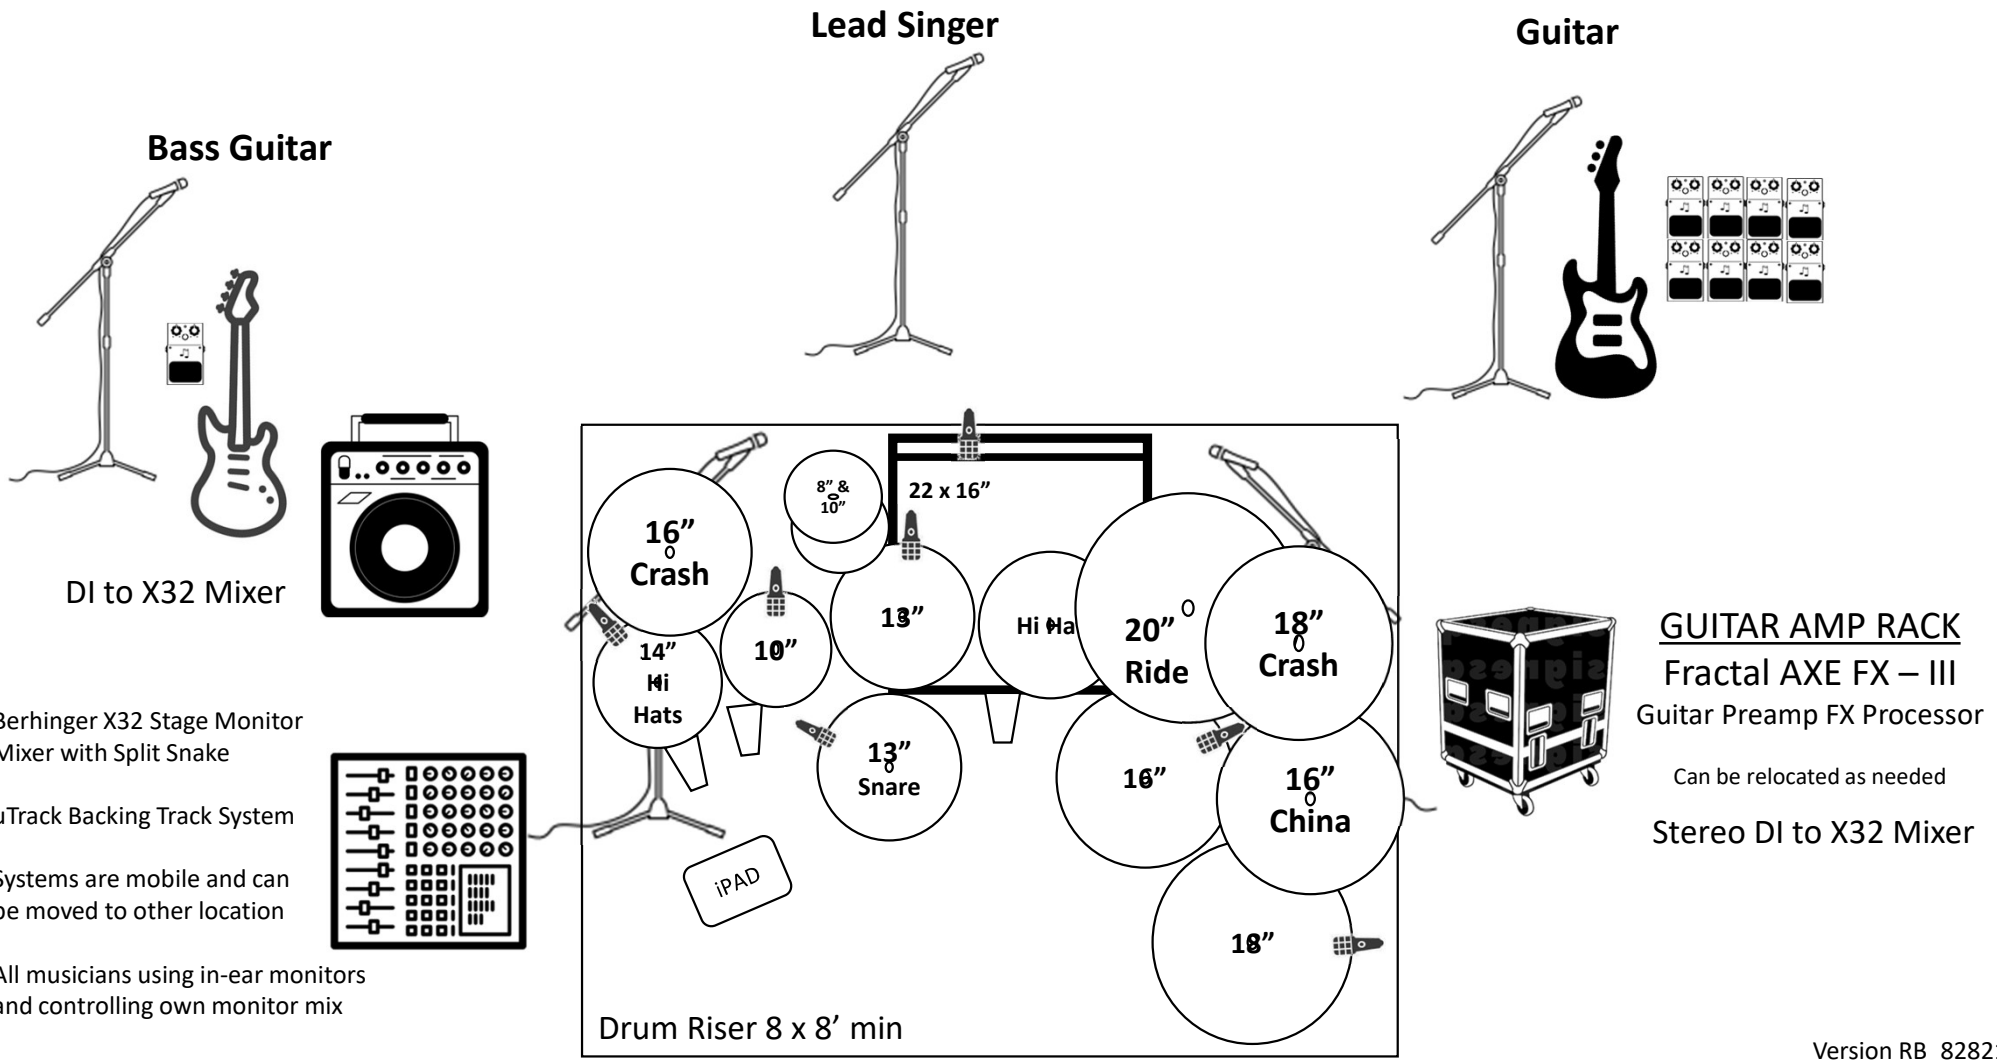

All Fired Up Stage Plot

Bass Guitar

Lead Singer

Guitar

DI to X32 Mixer

Berhinger X32 Stage Monitor Mixer with Split Snake

uTrack Backing Track System

Systems are mobile and can be moved to other location

All musicians using in-ear monitors and controlling own monitor mix

GUITAR AMP RACK
 Fractal AXE FX – III
 Guitar Preamp FX Processor
 Can be relocated as needed
 Stereo DI to X32 Mixer